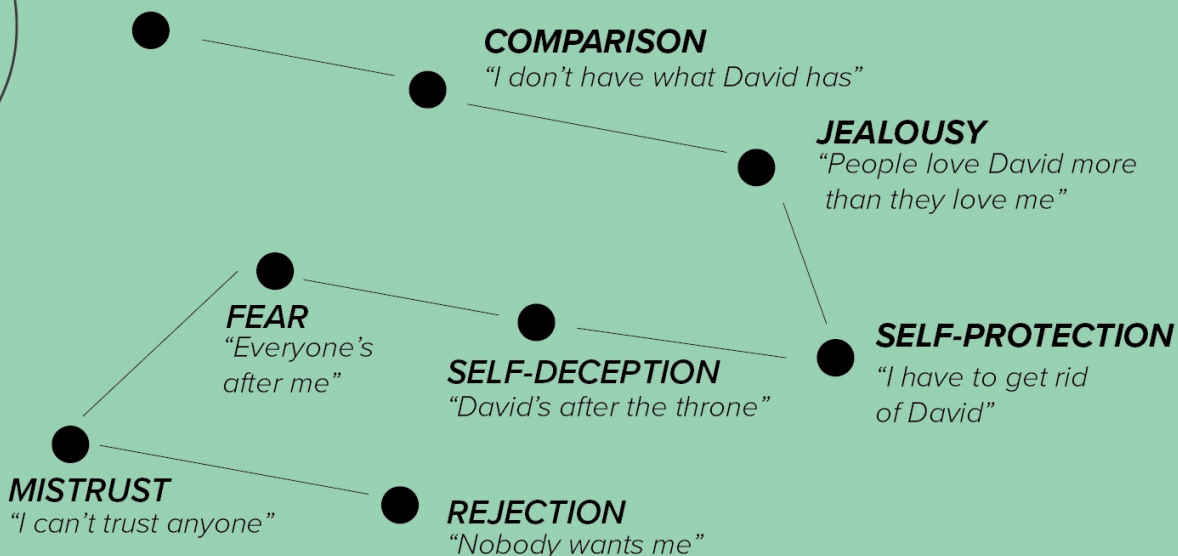

*Growth and transformation is
experienced between
our heads and our hearts*

LEARN LIVE GIVE

Do not conform yourselves to the standards of this world, but let God transform you inwardly by a complete change of your mind. Then you will be able to know the will of God—what is good and is pleasing to him and is perfect.

Romans 12:2 (GNT)

Do not conform yourselves to the standards of this world, but let God transform you inwardly by a complete change of your mind. Then you will be able to know the will of God—what is good and is pleasing to him and is perfect.

Philippians 4:8 (NIV)

LEARN LIVE GIVE

**Old Arguments
Must be Torn
Down**

**What Gets Lodged in Your
Spirit Must be Dislodged
by the Holy Spirit**

A LOOK INSIDE SAUL'S "IMAGE" FILTER

"What people think vs. what God thinks"

LEARN LIVE GIVE

**New Arguments
Must be Taken
Captive**

THE SPECTRUM OF SATANIC SUGGESTIONS

FUNCTIONALLY WRONG

DYSFUNCTIONALLY CLOSED

FOOTHOLDS
take these captive!

STRONGHOLDS
tear these down!

LEARN LIVE GIVE